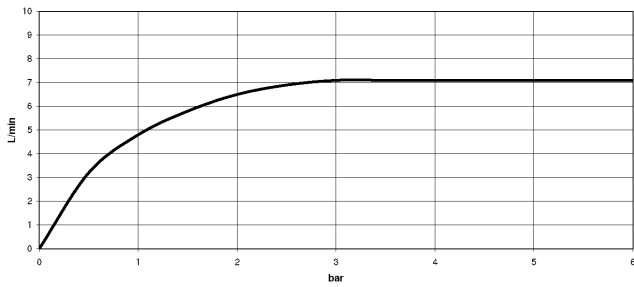

## SYMETRICS eSET Touchfree Basin mixer without pop-up waste with temperature setting - Chrome

---

ST 010 205 2980

**SYMETRICS eSET Touchfree Basin mixer without pop-up waste with temperature setting - Chrome**

ST 010 205 2080  
mm [inches]

**Flow rate chart**

**Certificates**

LGA\_18592.

WRAS\_1904065.

**SYMETRICS eSET Touchfree Basin mixer without pop-up waste with temperature setting - Chrome**

ST 010 205 2980

**Spare parts list**

No.	Item Number	Name	Quantity used	Delivery time
1	09 14 10 053 90	seal	1	2
2	09 24 04 135 90	nipple	1	2
3	09 14 10 008 90	seal	2	2
4	90 11 68 004 00-00	spout	1	10
5	90 23 01 029 02-00	aerator	1	10