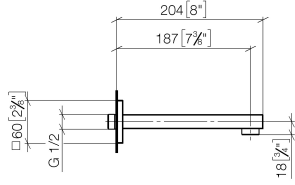

## SYMETRICS eSET Touchfree Basin mixer without pop-up waste with temperature setting - Chrome

---

ST 010 205 2980

- 185mm projection
- fixed spout
- circular, air-enriched flow
- hole diameter 37 mm
- rosette 60 x 60 mm
- 1/2" connection
- plug-link mounting
- max. flow 7 l/min
- lead-free
- WRAS 1904065

### Recommended miscellaneous

---

- Concealed wall elbow -**
- max. recess depth 163 mm
  - min. recess depth 90 mm

35 085 970 90

ST 010 205 2080  
mm [inches]

**Flow rate chart**

**Certificates**

LGA\_18592.

WRAS\_1904065.

**SYMETRICS eSET Touchfree Basin mixer without pop-up waste with temperature setting - Chrome**

ST 010 205 2980

**Spare parts list**

No.	Item Number	Name	Quantity used	Delivery time
1	09 14 10 053 90	seal	1	2
2	09 24 04 135 90	nipple	1	2
3	09 14 10 008 90	seal	2	2
4	90 11 68 004 00-00	spout	1	10
5	90 23 01 029 02-00	aerator	1	10