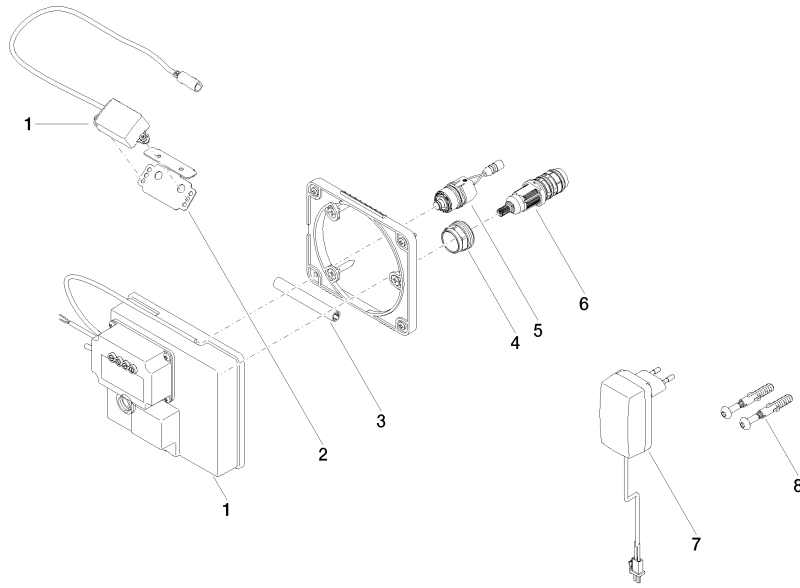

**eSET Touchfree Basin mixer with temperature setting for combining with free-standing fittings -** 35 740 970 90

**Recommended miscellaneous**

**Extension for Touchfree 500 mm -** 12 765 970 90

**SYMETRICS eSET Touchfree Basin mixer without pop-up waste with temperature setting - Chrome**

ST 010 205 2080  
mm [inches]

**Certificates**

LGA_29120.	WRAS_1906116.	IAPMO_EGS.	CE000001_eSet_Tou chfree_20171206_D E_signed.	CE000002_eSet_Tou chfree_20171206_E N_signed.
LGA_29119.				

**SYMETRICS eSET Touchfree Basin mixer without pop-up waste with temperature setting - Chrome**

ST 010 205 2980

**Spare parts list**

No.	Item Number	Name	Quantity used	Delivery time
1	90 10 01 177 00 90	electronic accessories	1	2
2	90 17 20 199 00 90	holder	1	2
3	90 23 01 124 00 90	sleeve	1	2
4	09 23 10 129 90	nut	1	2
5	04 30 50 079 00 90	valve	1	2
6	90 15 02 013 00 90	cartridge	1	2
7	04 10 01 246 00 90	electronic accessories	1	2
8	04 30 31 024 01 90	fixing set	1	2

## SYMETRICS eSET Touchfree Basin mixer without pop-up waste with temperature setting - Chrome

---

ST 010 205 2980

- 185mm projection
- fixed spout
- circular, air-enriched flow
- hole diameter 37 mm
- rosette 60 x 60 mm
- 1/2" connection
- plug-link mounting
- max. flow 7 l/min
- lead-free
- WRAS 1904065