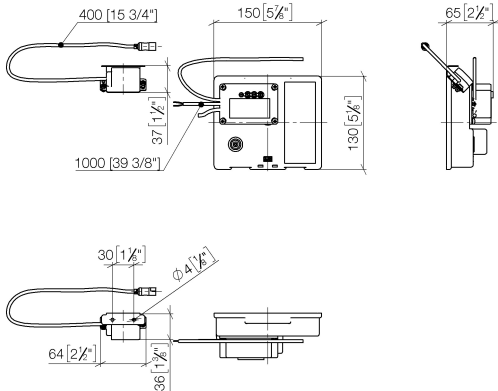

**Required miscellaneous**

**eSET Touchfree Basin mixer with temperature setting for combining with wall-mounted fittings -** 35 741 970 90

- max. recess depth 125 mm
- min. recess depth 90 mm

**Required miscellaneous**

**eSET Touchfree Basin mixer with temperature setting for combining with free-standing fittings -** 35 740 970 90

**Recommended miscellaneous**

**Extension for Touchfree 500 mm -** 12 765 970 90

**SYMETRICS eSET Touchfree Basin mixer without pop-up waste with temperature setting - Chrome**

ST 010 205 2080  
mm [inches]

**Certificates**

LGA_29120.	WRAS_1906116.	IAPMO_EGS.	CE000001_eSet_Tou chfree_20171206_D E_signed.	CE000002_eSet_Tou chfree_20171206_E N_signed.
LGA_29119.				

**SYMETRICS eSET Touchfree Basin mixer without pop-up waste with temperature setting - Chrome**

## SYMETRICS eSET Touchfree Basin mixer without pop-up waste with temperature setting - Chrome

---

ST 010 205 2980

- 185mm projection
- fixed spout
- circular, air-enriched flow
- hole diameter 37 mm
- rosette 60 x 60 mm
- 1/2" connection
- plug-link mounting
- max. flow 7 l/min
- lead-free
- WRAS 1904065