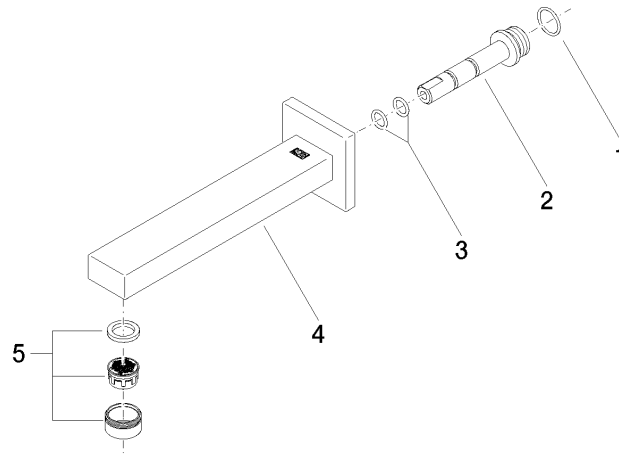

## SYMETRICS eSET Touchfree Basin mixer without pop-up waste with temperature setting - Chrome

---

ST 010 205 2980

- 185mm projection
- fixed spout
- circular, air-enriched flow
- hole diameter 37 mm
- rosette 60 x 60 mm
- 1/2" connection
- plug-link mounting
- max. flow 7 l/min
- lead-free
- WRAS 1904065

## SYMETRICS eSET Touchfree Basin mixer without pop-up waste with temperature setting - Chrome

---

ST 010 205 2980

**SYMETRICS eSET Touchfree Basin mixer without pop-up waste with temperature setting - Chrome**

ST 010 205 2080  
mm [inches]

**Flow rate chart**

**Certificates**

LGA\_18592.

WRAS\_1904065.

**SYMETRICS eSET Touchfree Basin mixer without pop-up waste with temperature setting - Chrome**

ST 010 205 2980

**Spare parts list**

No.	Item Number	Name	Quantity used	Delivery time
1	09 14 10 053 90	seal	1	2
2	09 24 04 135 90	nipple	1	2
3	09 14 10 008 90	seal	2	2
4	90 11 68 004 00-00	spout	1	10
5	90 23 01 029 02-00	aerator	1	10